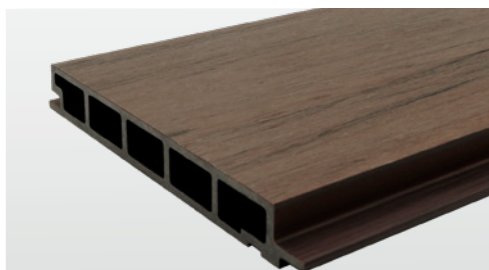

B - DECKING LEGRO ULTRA NATURALE (TEAK)

LEGRO FASADE
FS 15 TEAK

 **LEGRO NATURAL**
WALL PANELS

FACADE BOARD
LEGRO FS 15 (TEAK)

LEGRO FASADE FS 15 MAPLE

A - DECKING BRUGGAN MULTICOLOR (SAND)

B - DECKING LEGRO ULTRA NATURALE (MAPLE)

LEGRO FASADE
FS 15 MAPLE

 **LEGRO NATURAL**
WALL PANELS

FACADE BOARD
LEGRO FS 15 (MAPLE)

LEGRO FASADE
FS 21 WALNUT

A - DECKING BRUGGAN MULTICOLOR (WENGE)

B - DECKING LEGRO ULTRA NATURALE (WALNUT)

LEGRO FASADE
FS 21 WALNUT

 **LEGRO NATURAL**
WALL PANELS

FACADE BOARD
LEGRO FS 21 (WALNUT)

LEGRO FASADE
FS 21 TEAK

A - DECKING BRUGGAN MULTICOLOR (SAND)

B- DECKING LEGRO ULTRA NATURALE (TEAK)

LEGRO FASADE
FS 21 TEAK

 **LEGRO NATURAL**
WALL PANELS