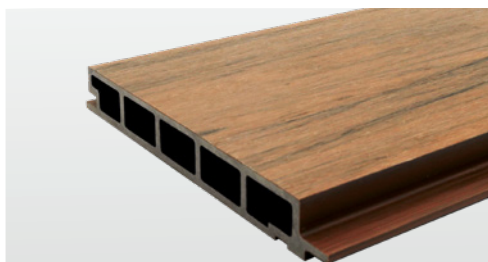

LEGRO FASADE
FS 15 MAPLE

 **LEGRO NATURAL**
WALL PANELS

FACADE BOARD
LEGRO FS 15 (MAPLE)

LEGRO FASADE
FS 21 WALNUT

A - DECKING BRUGGAN MULTICOLOR (WENGE)

B - DECKING LEGRO ULTRA NATURALE (WALNUT)

LEGRO FASADE
FS 21 WALNUT

 **LEGRO NATURAL**
WALL PANELS

FACADE BOARD
LEGRO FS 21 (WALNUT)

LEGRO FASADE
FS 21 TEAK

A - DECKING BRUGGAN MULTICOLOR (SAND)

B- DECKING LEGRO ULTRA NATURALE (TEAK)

LEGRO FASADE
FS 21 TEAK

 **LEGRO NATURAL**
WALL PANELS

FACADE BOARD
LEGRO FS 21 (TEAK)

DECKING
LEGRO ULTRA NATURALE (TEAK)

FACADE BOARD
LEGRO FS 21 (TEAK)

LEGRO FASADE
FS 21 MAPLE

A - DECKING BRUGGAN MULTICOLOR (SAND)

B- DECKING LEGRO ULTRA NATURALE (MAPLE)

LEGRO FASADE
FS 21 MAPLE