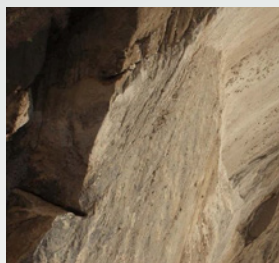

LEGRO FASADE
FS 15 WALNUT

 **LEGRO NATURAL**
WALL PANELS

FACADE BOARD
LEGRO FS 21 (WALNUT)

DECKING
LEGRO ULTRA NATURALE (WALNUT)

FACADE BOARD
LEGRO FS 15 (WALNUT)

LEGRO FASADE FS 15 TEAK

A - DECKING BRUGGAN MULTICOLOR (SAND)