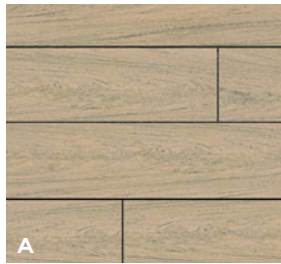

LEGRO FASADE
FS 15 MAPLE

 **LEGRO NATURAL**
WALL PANELS

FACADE BOARD
LEGRO FS 15 (MAPLE)

LEGRO FASADE
FS 21 WALNUT

A - DECKING BRUGGAN MULTICOLOR (WENGE)

B - DECKING LEGRO ULTRA NATURALE (WALNUT)

LEGRO FASADE
FS 21 WALNUT

 **LEGRO NATURAL**
WALL PANELS

FACADE BOARD
LEGRO FS 21 (WALNUT)

LEGRO FASADE
FS 21 TEAK

A - DECKING BRUGGAN MULTICOLOR (SAND)

B- DECKING LEGRO ULTRA NATURALE (TEAK)

LEGRO FASADE
FS 21 TEAK

 **LEGRO NATURAL**
WALL PANELS

FACADE BOARD
LEGRO FS 21 (TEAK)

DECKING
LEGRO ULTRA NATURALE (TEAK)

FACADE BOARD
LEGRO FS 21 (TEAK)

LEGRO FASADE
FS 21 MAPLE

A - DECKING BRUGGAN MULTICOLOR (SAND)

B- DECKING LEGRO ULTRA NATURALE (MAPLE)

LEGRO FASADE
FS 21 MAPLE