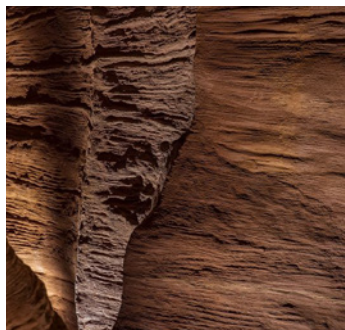

LEGRO FASADE
FS 21 WALNUT

A - DECKING BRUGGAN MULTICOLOR (WENGE)

B - DECKING LEGRO ULTRA NATURALE (WALNUT)